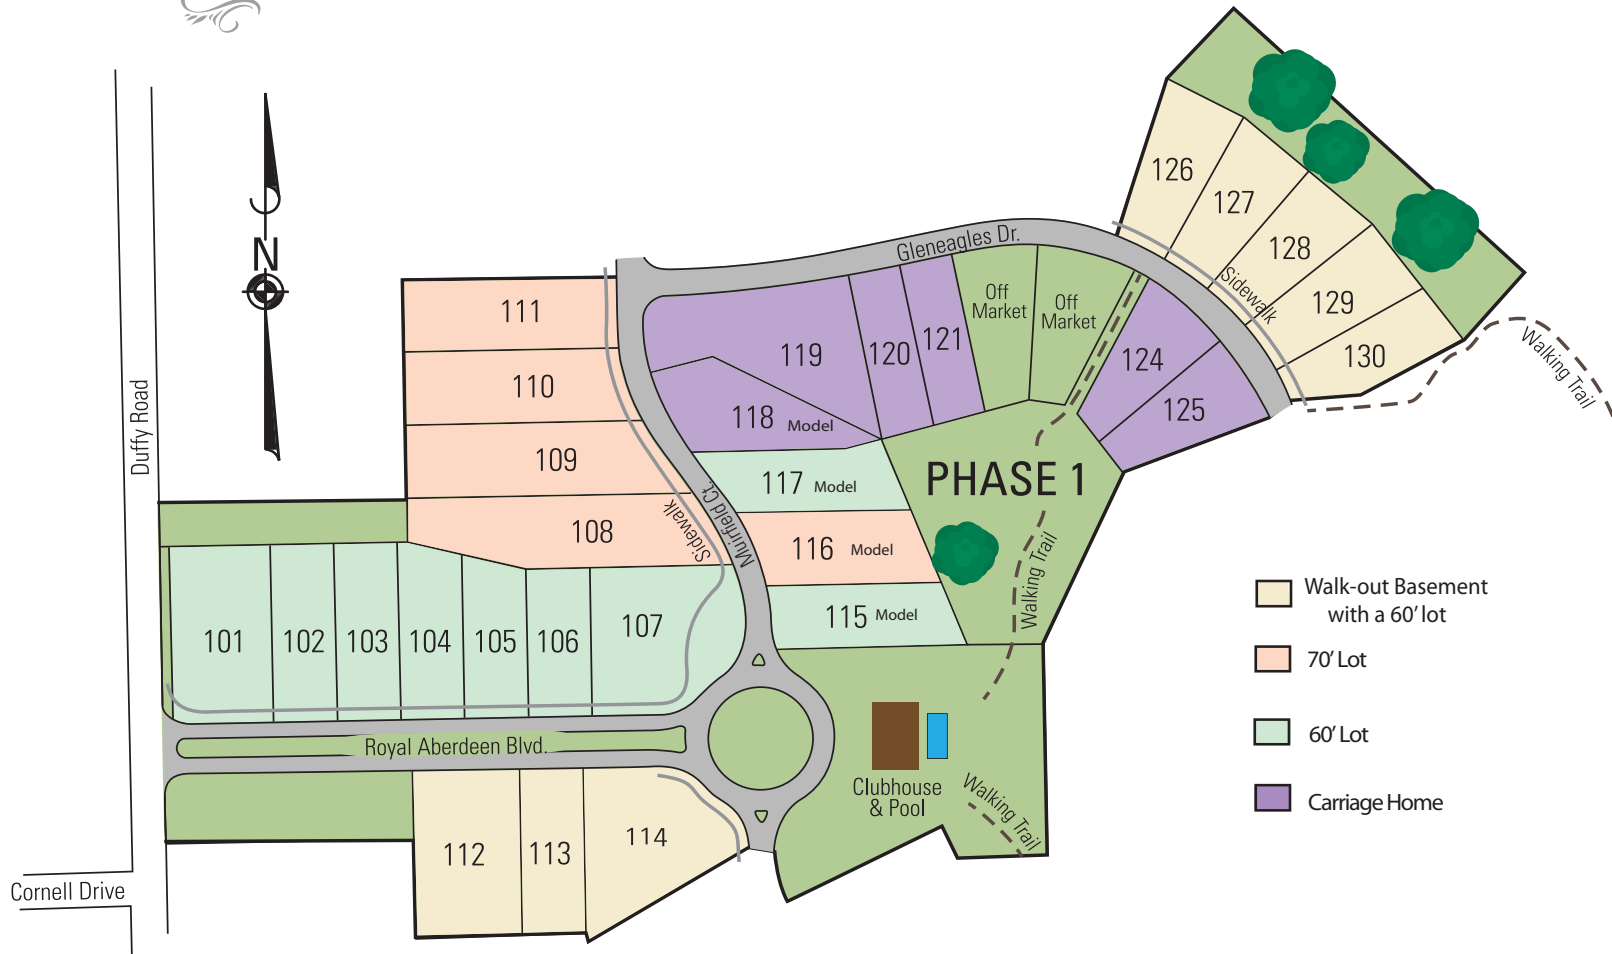

Duffy Highlands

Site Plan

- Walk-out Basement with a 60' lot
- 70' Lot
- 60' Lot
- Carriage Home

Your New Home Made Easy

*See sales consultant for additional details. Features subject to change without notice.
All information deemed accurate but not guaranteed.
REV 11.16.18